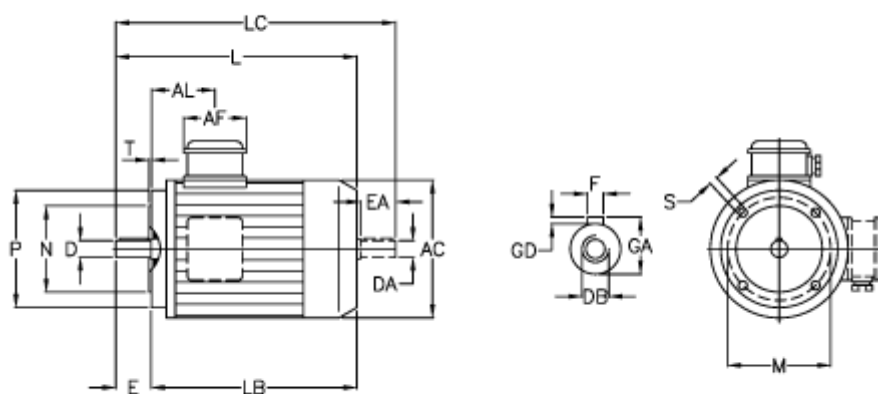

Article number: 25230007521501

Description: ICME IE3 Three-phase motor TPE71A2-2 0,75KW
2800 rpm 230-400V 50HZ IP55 B14

Measures

A/F = 70	F = 5	P = 105
AC = 137	GA = 16	S = M6
AL = 76	GD = 5	T = 2.5
D = 14	L = 247	
DA = 14	LB = 217	
DB = M5	LC = 281	
E = 30	M = 85	
EA = 30	N = 70	